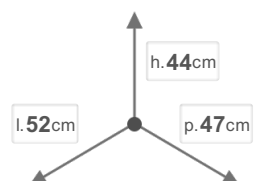

PTA 5045C

Pull out > CITY

DIMENSIONS

DESCRIPTION

CITY Pull out wastebin in thermoplastic (base fixed) for hinged door cabinets. With galvanised full pull out steel ball bearing runners and one lid with anti odeur filter.

OTHER SIZES

COLOURS

Grigio

BINS CAPACITY IN LITERS

18

12

12

8

CHARACTERISTICS

 NET WEIGHT
7

 BOX SIZE
53x48x46

 GROSS WEIGHT
7,5

PIECES PER PACKAGE
1

PIECES PER SHELF
4

AMOUNT SHELVES
5

PACKAGING

 PALLET PIECES
20

 PALLET SIZE
100x120x240

 PALLET GROSS WEIGHT
160

PACKING PIECES
1