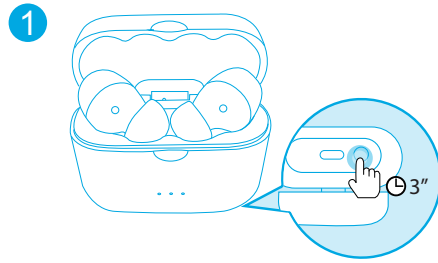

soundcore

Soundcore Liberty Air 2

NÁVOD K OBSLUZE

- **Touch sensor** (on the lid) can be used to control playback (play/pause, stop, next, previous) when the earbuds are in the case.
- **Touch sensor** (on the earbuds) can be used to control playback (play/pause, stop, next, previous) when the earbuds are out of the case.