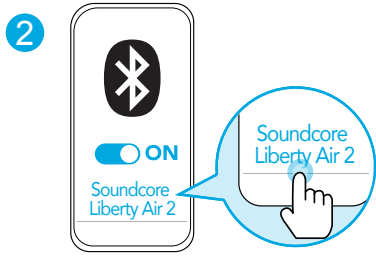

soundcore

Soundcore Liberty Air 2

NÁVOD K OBSLUZE

- **Touch sensor** (on the lid) can be used to control playback (play/pause, stop, next, previous) when the earbuds are in the case.
- **Touch sensor** (on the earbuds) can be used to control playback (play/pause, stop, next, previous) when the earbuds are out of the case.

R

Remove earbuds from the case.
Tap twice on the earbud to resume playback.
Tap once on the earbud to pause playback.

2x

Tap twice

RRRS

Q fis w o 0 Qbv b

Klepn te dvakrát (R)

Bvupnbujdl qbv b

Automatically pause when removing either one or both earbuds off your ear. Tap twice to resume.

O tmfevk d tlmbebc

Klepn te dvakrát (L)

w fo 0 to fo

- The volume up / down controls can be customized in Soundcore App
- Control volume via the connected device