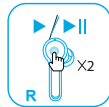

R

Remove earbuds from the case.
Tap twice on the earbud to resume playback.
Tap once on the earbud to pause playback.

2x

Tap twice

RRRS

Q fis w o 0 Qbv b

Klepn te dvakrát (R)

Bvupnbujdl qbv b