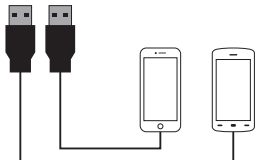

S Sandberg®
ACTIVE 

Solar Charger 10W 2xUSB

Quick guide

420-69

www.sandberg.world

Angling

Position the solar panel in most direct angle towards the sun as possible.

Charge devices

Option A

Charge up to 2 devices from direct sunlight.

Option B

Charge powerbank and stabilize your charging in weaker sunlight. **NB:** Requires powerbank to support simultaneous power in/out.

Support

<http://helpdesk.sandberg.world>